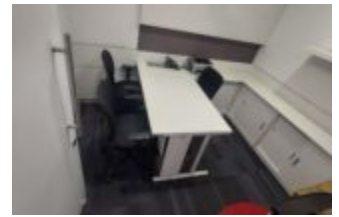

# PLUG AND PLAY OFFICE FOR RENT IN MOTI NAGAR, DELHI

<https://www.officespaceindeli.com>

Moti nagar metro station, Shivaji Marg, Moti Nagar, DLE Industrial Area, Kirti Nagar, Delhi, India

₹ 500,000.00

Neatly furnished office in Moti Nagar DLF tower is available for rent on immediate basis. It is a 5200 sq ft ready to occupy office which has recently been vacated by a very reputed organization available in pristine condition with 30-35 work stations, 1 meeting room and 6 cabins along...